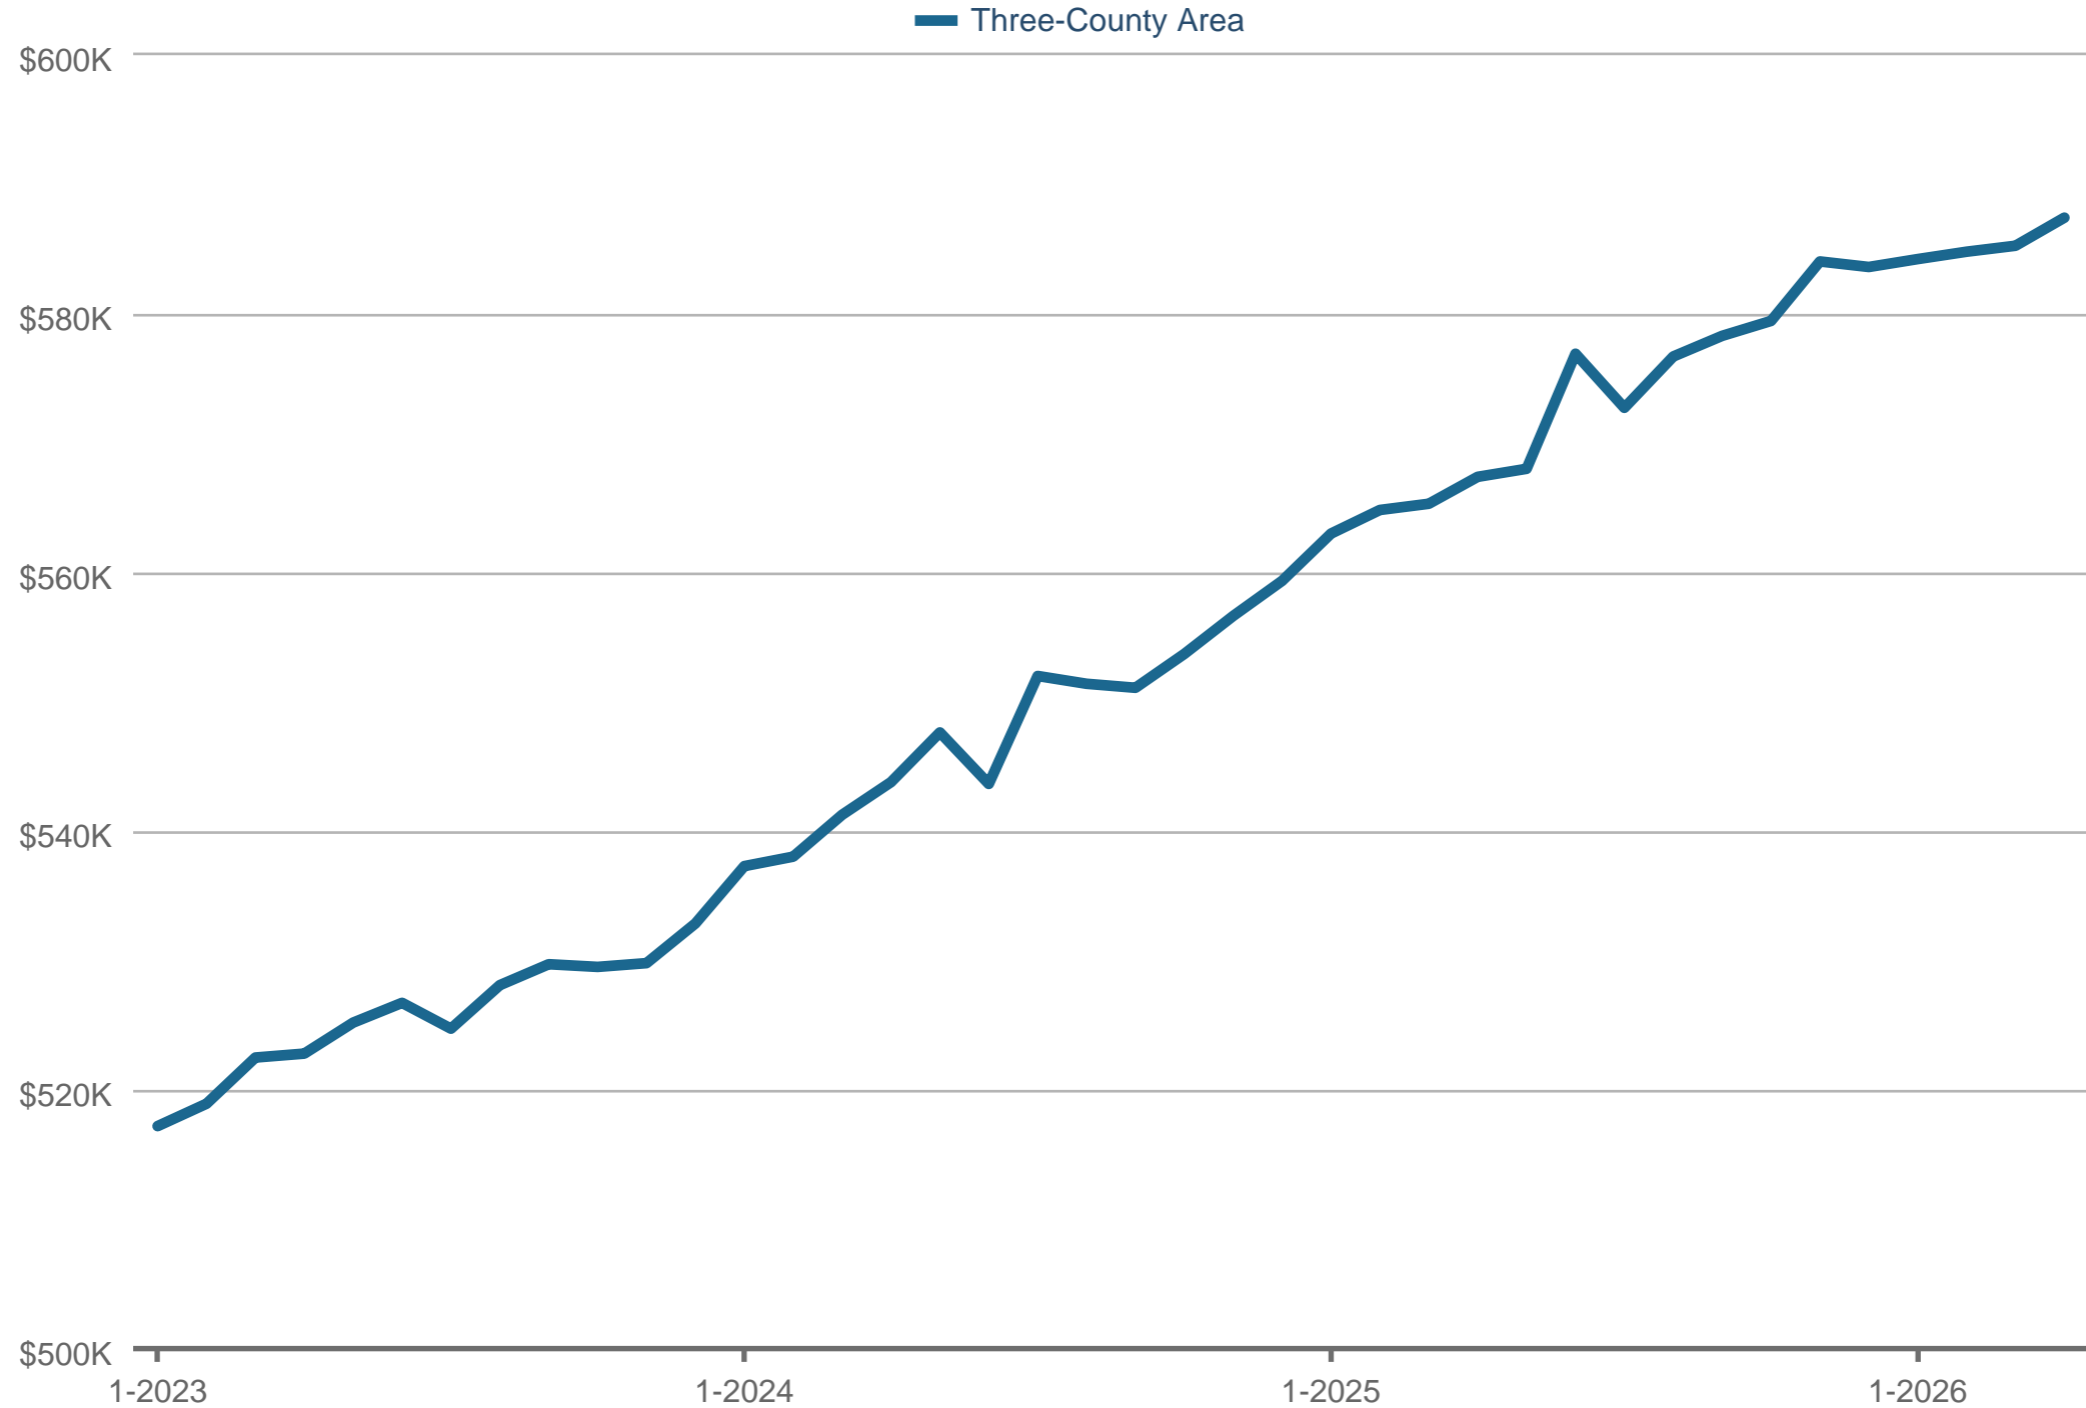

BUDDY BLAKE

Buddy Blake

Buddy Blake

Office: (910) 395-1000

buddy@buddyblake.com

www.buddyblake.com

Average Sales Price

Three-County Area: Single Family

Each data point is 12 months of activity. Data is from May 6, 2026.

Based on information from the North Carolina Regional MLS LLC. Deemed reliable but not guaranteed. InfoSparks © 2026 ShowingTime Plus, LLC.