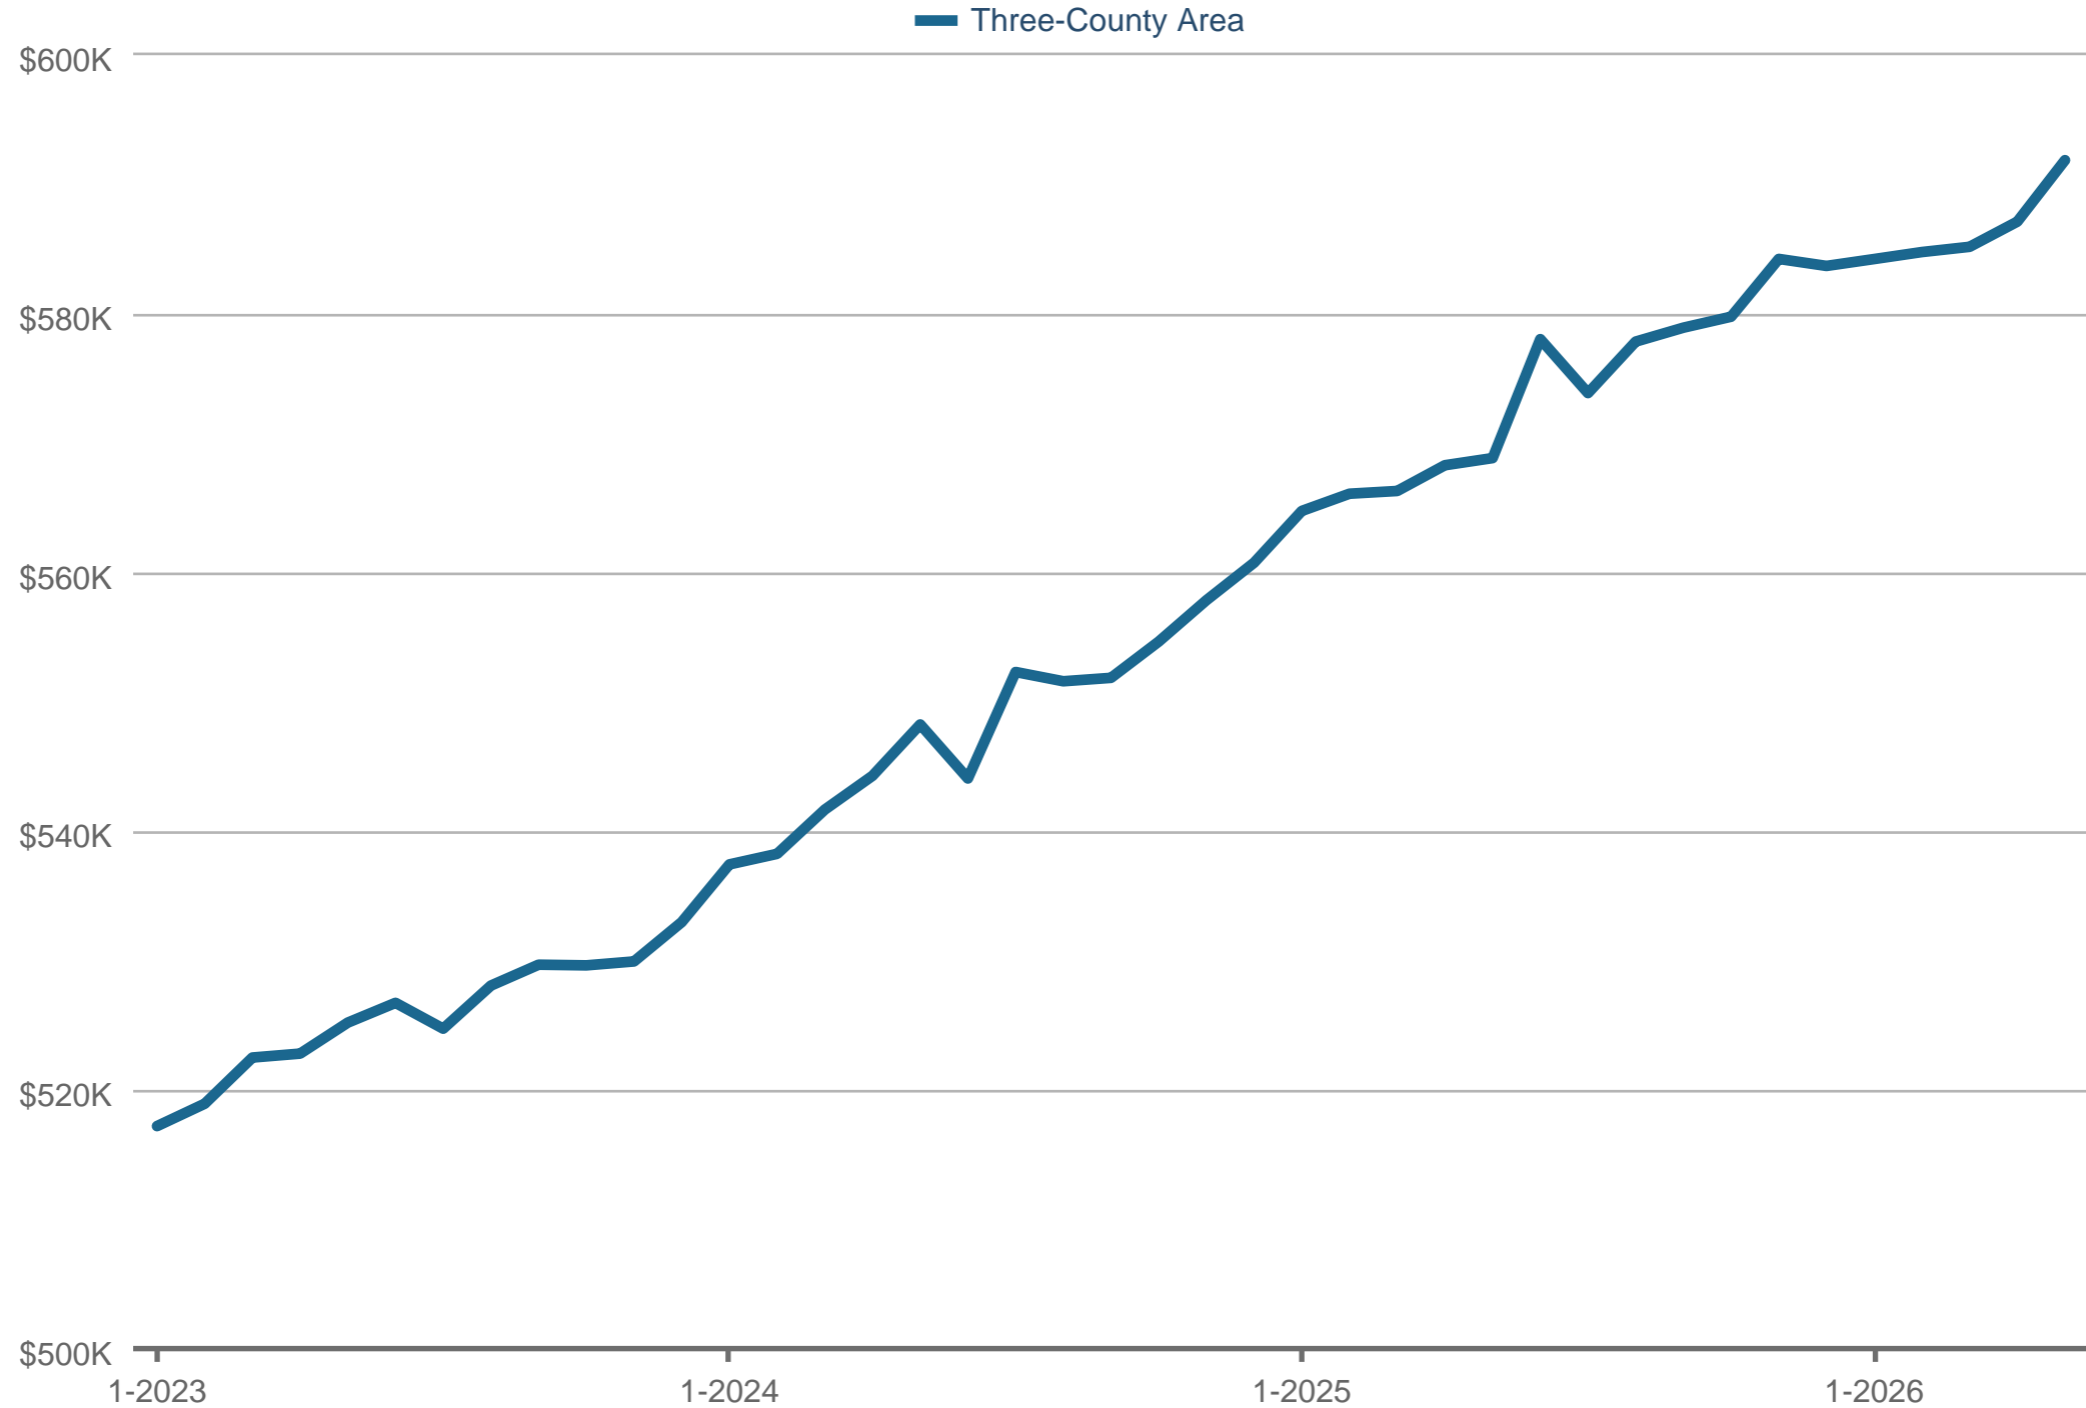

BUDDY BLAKE

**Buddy Blake**

Buddy Blake

Office: (910) 395-1000

[buddy@buddyblake.com](mailto:buddy@buddyblake.com)

[www.buddyblake.com](http://www.buddyblake.com)

### Average Sales Price

Three-County Area: Single Family

Each data point is 12 months of activity. Data is from June 27, 2026.

Based on information from the North Carolina Regional MLS LLC. Deemed reliable but not guaranteed. InfoSparks © 2026 ShowingTime Plus, LLC.