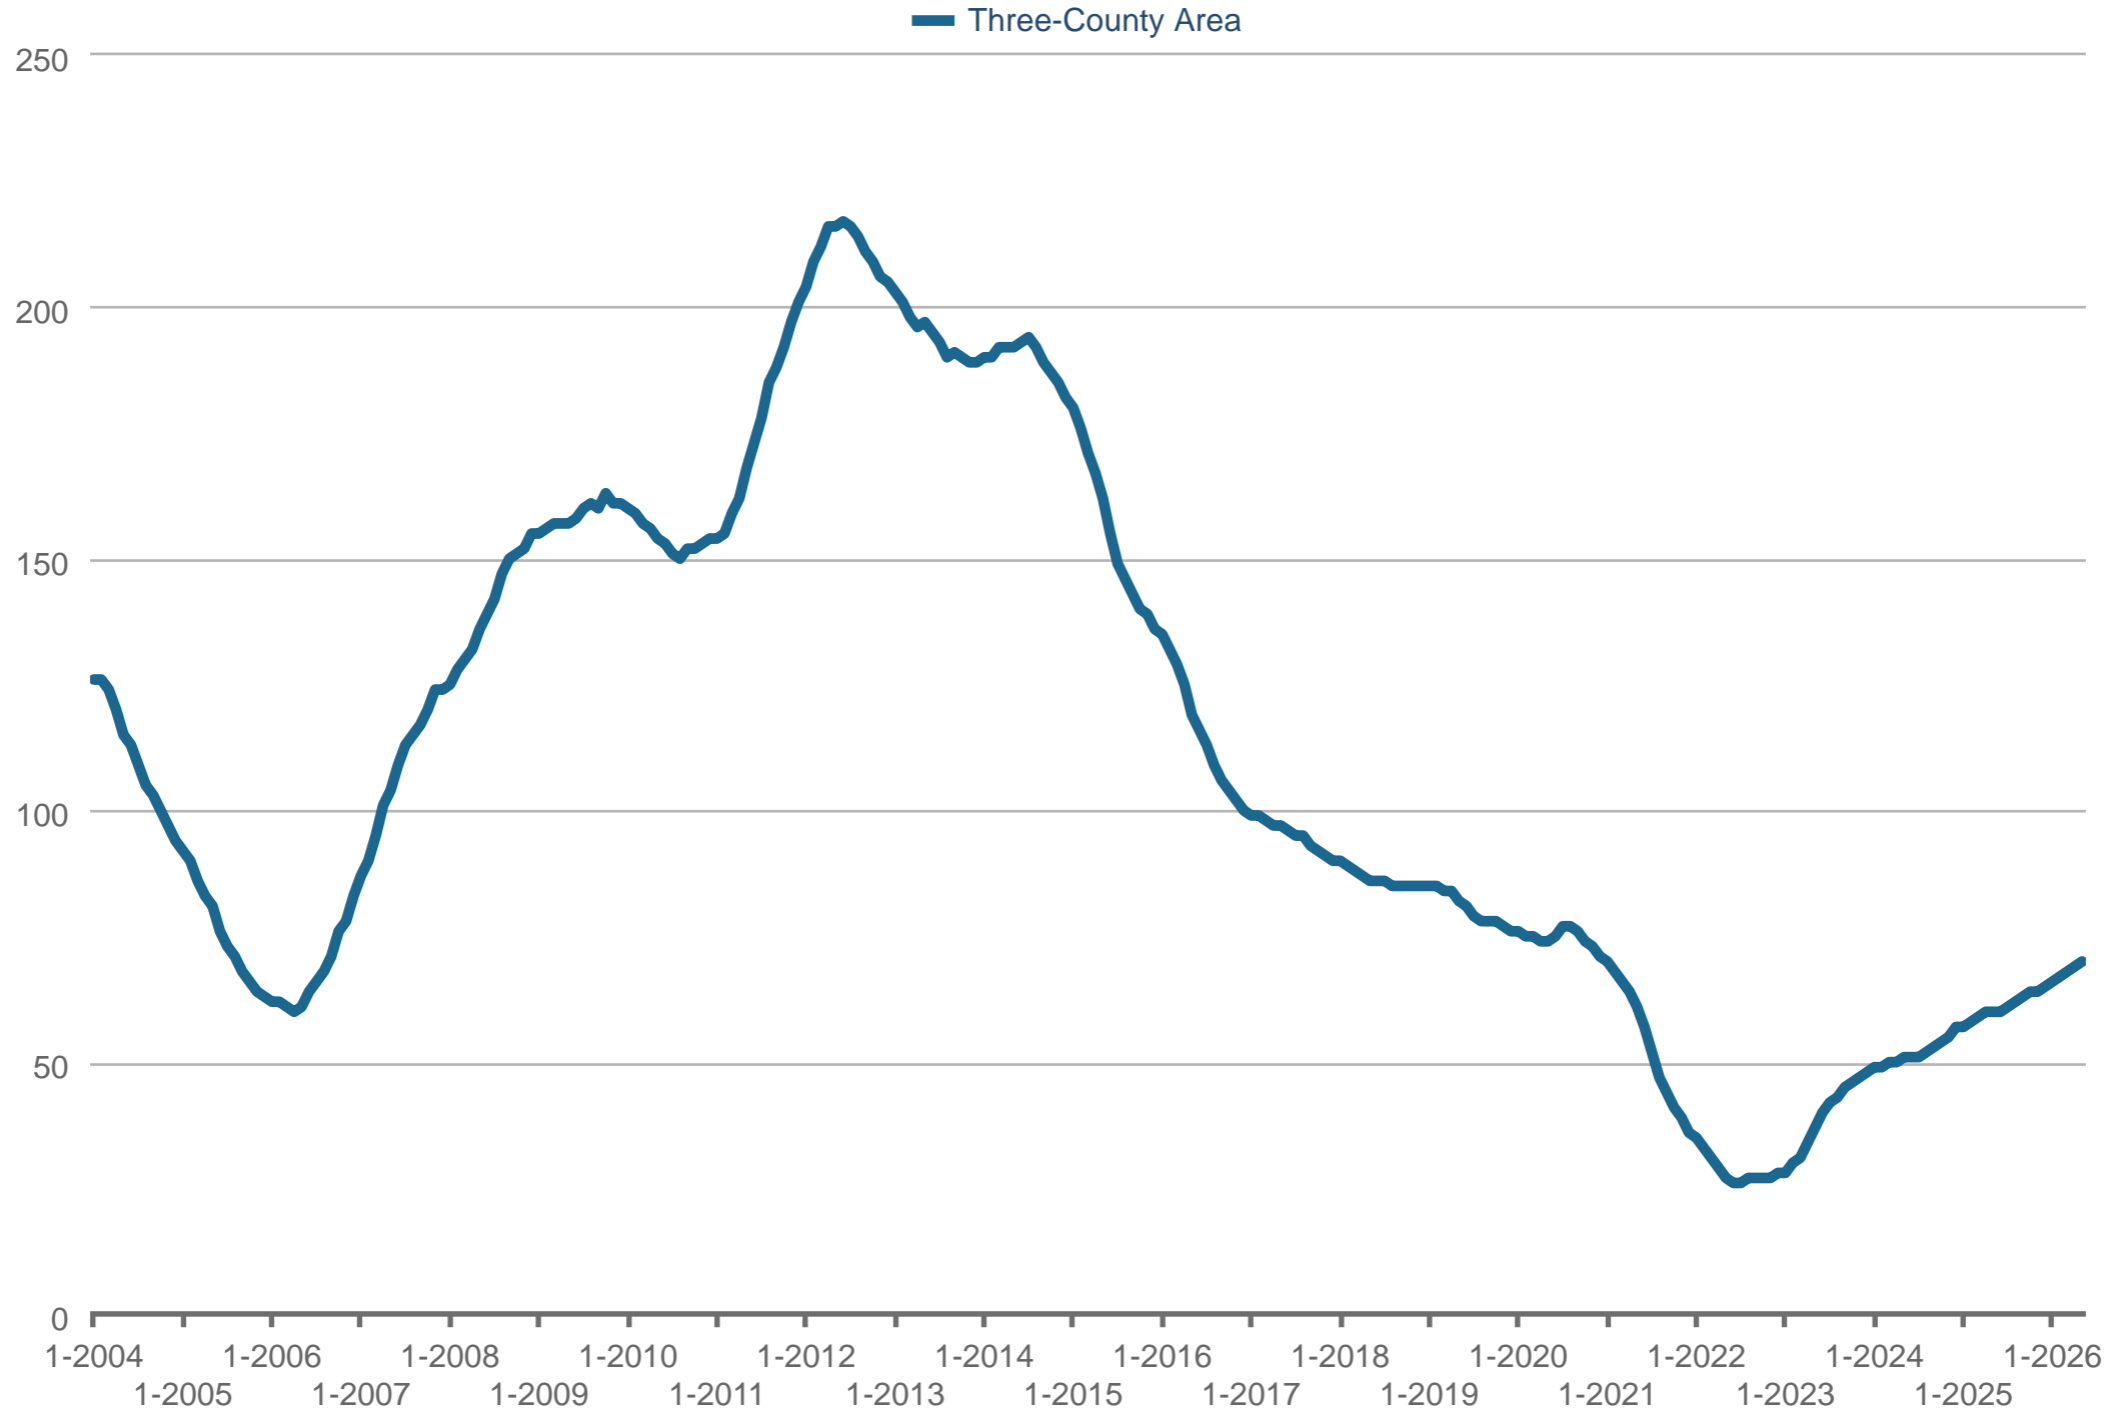

BUDDY BLAKE

Buddy Blake

Buddy Blake

Office: (910) 395-1000

buddy@buddyblake.com

www.buddyblake.com

Average Days on Market

Three-County Area: Single Family

Each data point is 12 months of activity. Data is from June 27, 2026.

Based on information from the North Carolina Regional MLS LLC. Deemed reliable but not guaranteed. InfoSparks © 2026 ShowingTime Plus, LLC.