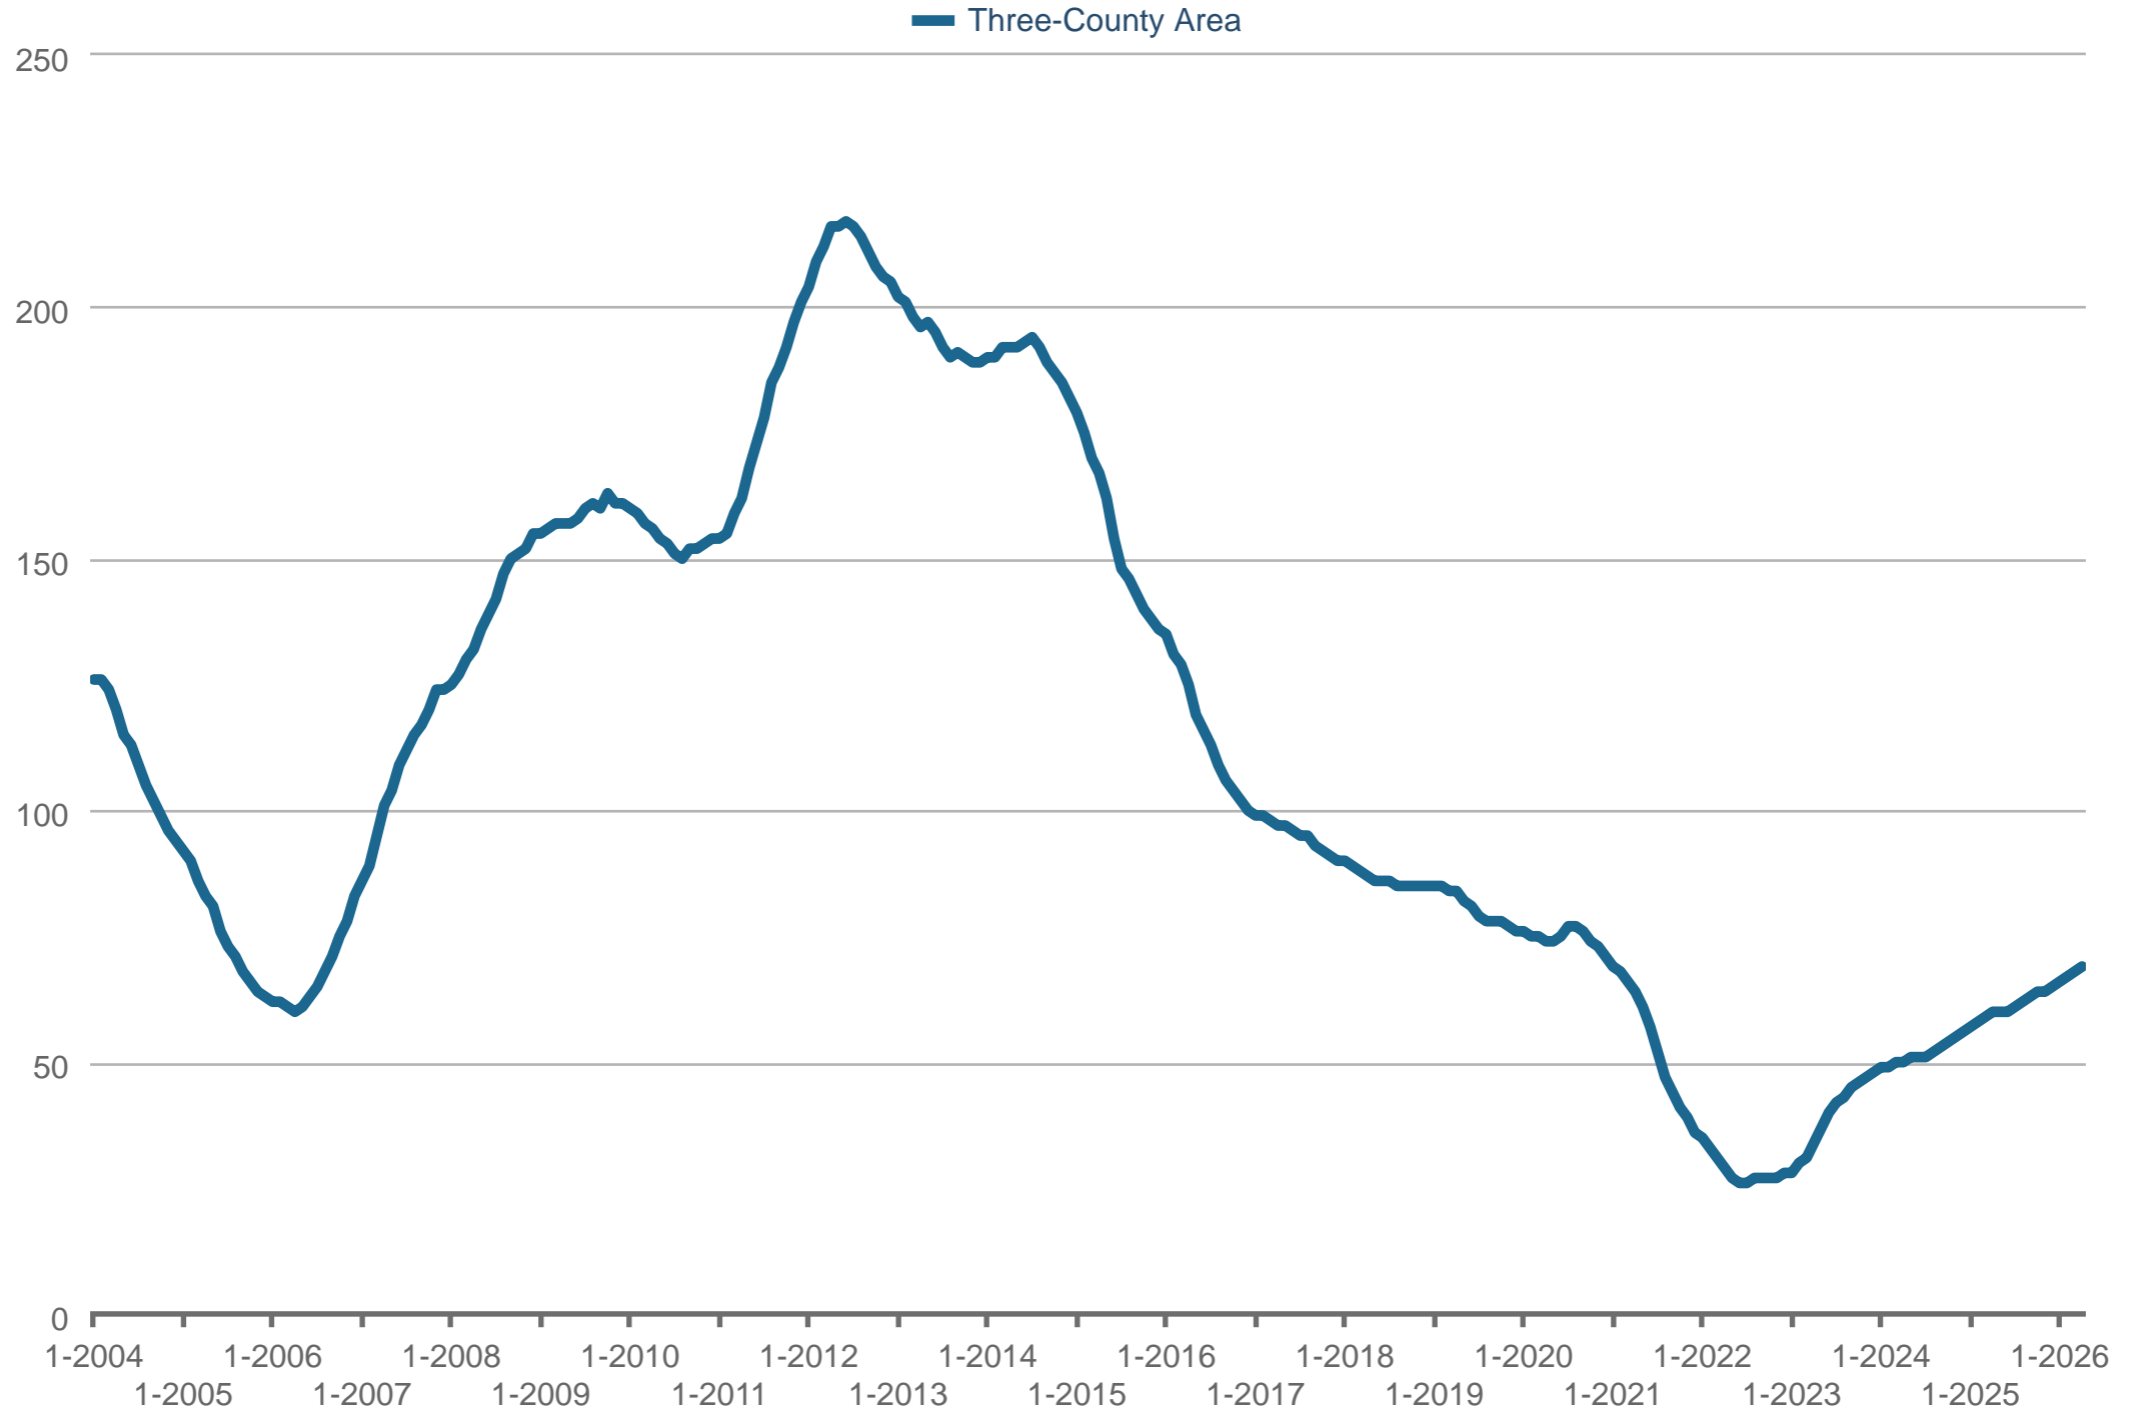

BUDDY BLAKE

Buddy Blake

Buddy Blake

Office: (910) 395-1000

buddy@buddyblake.com

www.buddyblake.com

Average Days on Market

Three-County Area: Single Family

Each data point is 12 months of activity. Data is from May 6, 2026.

Based on information from the North Carolina Regional MLS LLC. Deemed reliable but not guaranteed. InfoSparks © 2026 ShowingTime Plus, LLC.